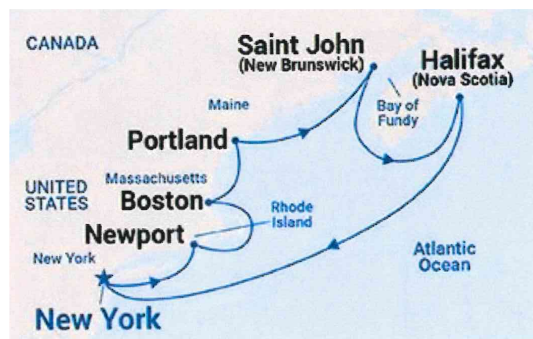

"Fall Foliage" Canada & New England Cruise

aboard Majestic Princess

**Special All
Inclusive Cruise
Deal!!**

OCTOBER 24-31, 2026

Sail aboard the **Majestic Princess** from Brooklyn, New York this Fall. Enjoy breathtaking views in Newport, Boston, Portland, St. John, and Halifax, Nova Scotia during the **peak fall foliage season**.

- Roundtrip bus from Scranton & Wilkes Barre to the Brooklyn, NY Pier
- Oceanview Balcony Stateroom
- Meals & Entertainment on board
- "DRINK PACKAGE!!" including taxes and tips
- Wi-Fi (1-device per person)
- Port taxes and government fees
- 4 casual lunches or dinners
- All gratuities!

Dates	Ports of Call	Arrival	Departure
10/24/26	New York, New York	-	4:00pm
10/25/26	Newport, Rhode Island	7:00am	5:00pm
10/26/26	Boston, Massachusetts	11:00am	8:00pm
10/27/26	Portland, Maine	7:00am	5:00pm
10/28/26	Saint John (Bay of Fundy), New Brunswick	8:00am	6:00pm
10/29/26	Halifax, Nova Scotia	11:00am	7:00pm
10/30/26	At Sea	-	-
10/31/26	New York, New York	7:00am	-